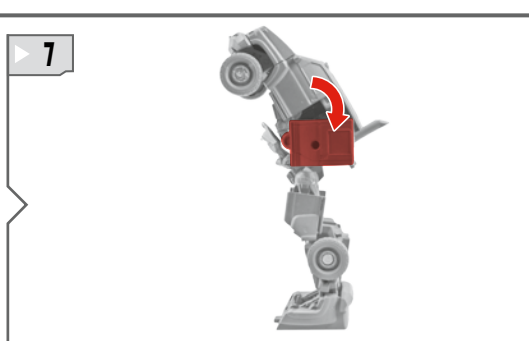

Retain instructions for future reference.

Product and colors may vary. Some poses may require hand support.
© 2010 Paramount Pictures Corporation.
Manufactured under license from TOMY Company, Ltd.
®* and/or TM* & © 2010 Hasbro. All Rights Reserved. TM & © denote U.S. Trademarks.

GMC Topkick and all related Emblems and vehicle body designs are General Motors Trademarks used under license to Hasbro, Inc.

TRANSFORMERS.COM/INSTRUCTIONS

P/N 7129570000

Not suitable for children under 3 years because of small parts - choking hazard.