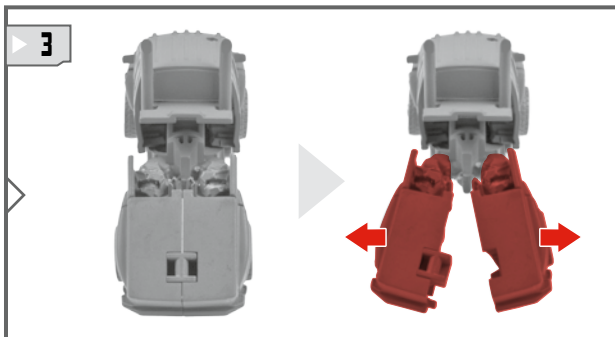

Retain instructions for future reference.

Product and colors may vary. Some poses may require hand support.
© 2010 Paramount Pictures Corporation.
Manufactured under license from TOMY Company, Ltd.
®* and/or TM* & © 2010 Hasbro. All Rights Reserved. TM & © denote U.S. Trademarks.

GMC Topkick and all related Emblems and vehicle body designs are General Motors Trademarks used under license to Hasbro, Inc.

TRANSFORMERS.COM/INSTRUCTIONS

P/N 7129570000

Not suitable for children under 3 years because of small parts - choking hazard.