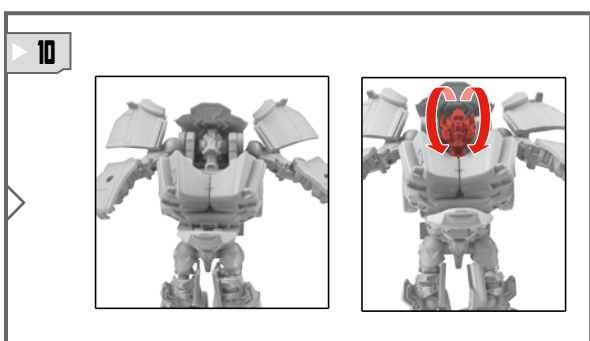

Retain instructions for future reference.

Product and colors may vary. Some poses may require hand support.
© 2010 Paramount Pictures Corporation.
Manufactured under license from TOMY Company, Ltd.
®* and/or TM* & © 2010 Hasbro. All Rights Reserved. TM & © denote U.S. Trademarks.

GMC Topkick and all related Emblems and vehicle body designs are General Motors Trademarks used under license to Hasbro, Inc.

TRANSFORMERS.COM/INSTRUCTIONS

P/N 7129570000

Not suitable for children under 3 years because of small parts - choking hazard.