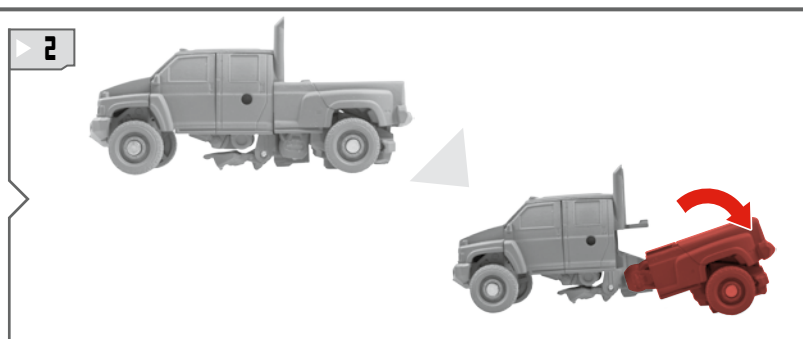

Retain instructions for future reference.

Product and colors may vary. Some poses may require hand support.
© 2010 Paramount Pictures Corporation.
Manufactured under license from TOMY Company, Ltd.
®* and/or TM* & © 2010 Hasbro. All Rights Reserved. TM & © denote U.S. Trademarks.

GMC Topkick and all related Emblems and vehicle body designs are General Motors Trademarks used under license to Hasbro, Inc.

TRANSFORMERS.COM/INSTRUCTIONS

P/N 7129570000

Not suitable for children under 3 years because of small parts - choking hazard.