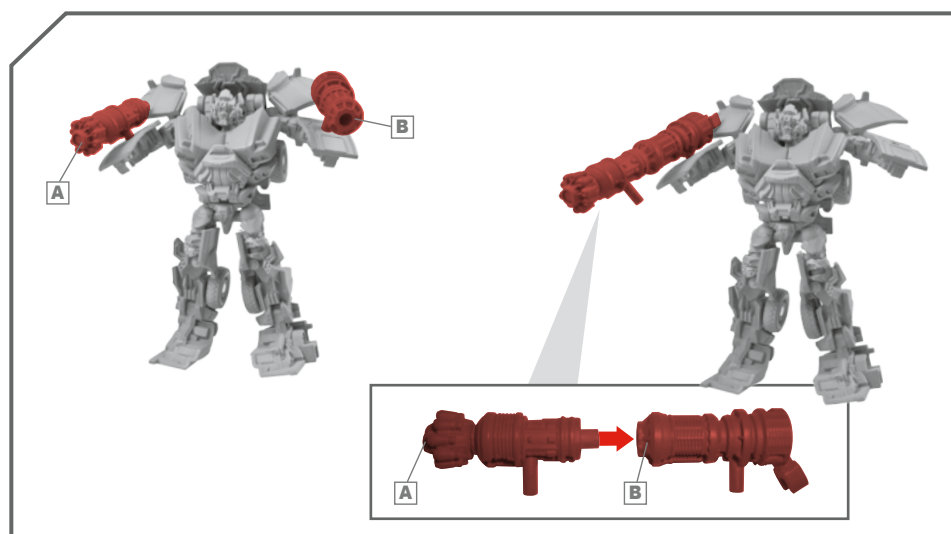

Retain instructions for future reference.

Product and colors may vary. Some poses may require hand support.
© 2010 Paramount Pictures Corporation.
Manufactured under license from TOMY Company, Ltd.
®* and/or TM* & © 2010 Hasbro. All Rights Reserved. TM & © denote U.S. Trademarks.

GMC Topkick and all related Emblems and vehicle body designs are General Motors Trademarks used under license to Hasbro, Inc.

TRANSFORMERS.COM/INSTRUCTIONS

P/N 7129570000

Not suitable for children under 3 years because of small parts - choking hazard.