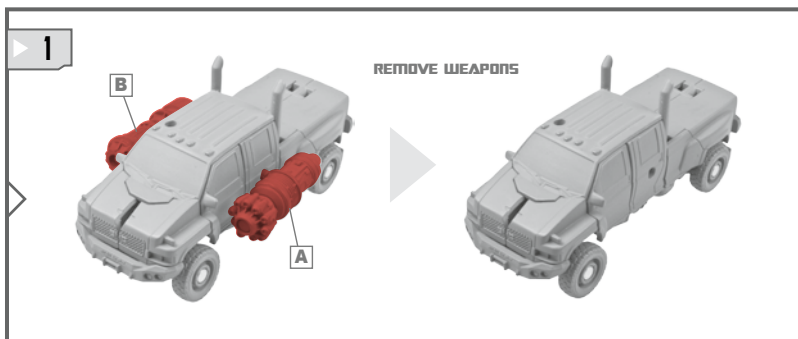

Retain instructions for future reference.

Product and colors may vary. Some poses may require hand support.
© 2010 Paramount Pictures Corporation.
Manufactured under license from TOMY Company, Ltd.
®* and/or TM* & © 2010 Hasbro. All Rights Reserved. TM & © denote U.S. Trademarks.

GMC Topkick and all related Emblems and vehicle body designs are General Motors Trademarks used under license to Hasbro, Inc.

TRANSFORMERS.COM/INSTRUCTIONS

P/N 7129570000

Not suitable for children under 3 years because of small parts - choking hazard.