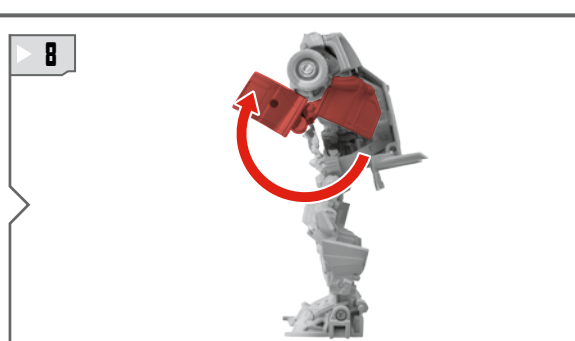

Retain instructions for future reference.

Product and colors may vary. Some poses may require hand support.
© 2010 Paramount Pictures Corporation.
Manufactured under license from TOMY Company, Ltd.
®* and/or TM* & © 2010 Hasbro. All Rights Reserved. TM & © denote U.S. Trademarks.

GMC Topkick and all related Emblems and vehicle body designs are General Motors Trademarks used under license to Hasbro, Inc.

TRANSFORMERS.COM/INSTRUCTIONS

P/N 7129570000

Not suitable for children under 3 years because of small parts - choking hazard.