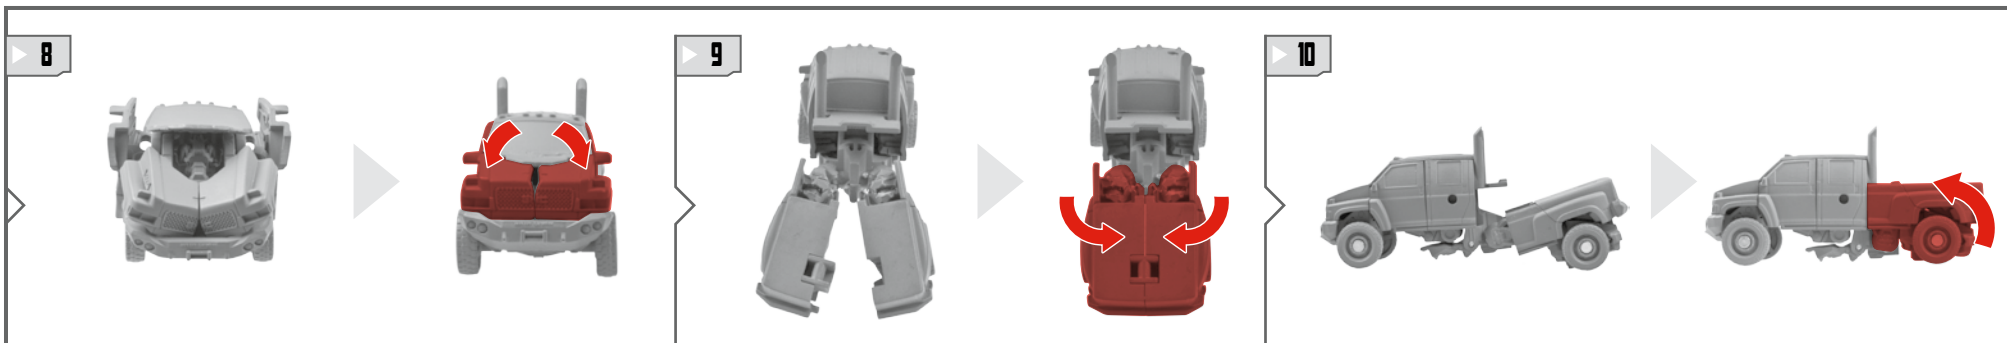

CHANGING TO VEHICLE

VEHICLE MODE