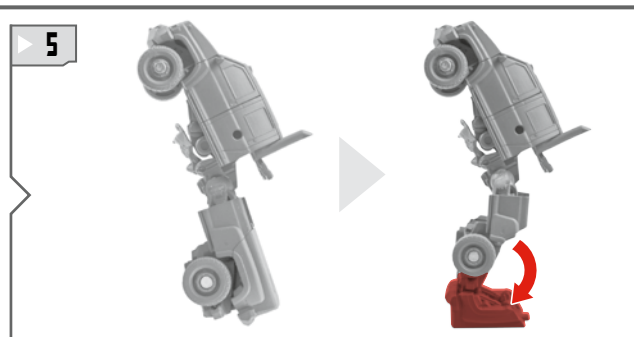

Retain instructions for future reference.

Product and colors may vary. Some poses may require hand support.
© 2010 Paramount Pictures Corporation.
Manufactured under license from TOMY Company, Ltd.
®* and/or TM* & © 2010 Hasbro. All Rights Reserved. TM & © denote U.S. Trademarks.

GMC Topkick and all related Emblems and vehicle body designs are General Motors Trademarks used under license to Hasbro, Inc.

TRANSFORMERS.COM/INSTRUCTIONS

P/N 7129570000

Not suitable for children under 3 years because of small parts - choking hazard.