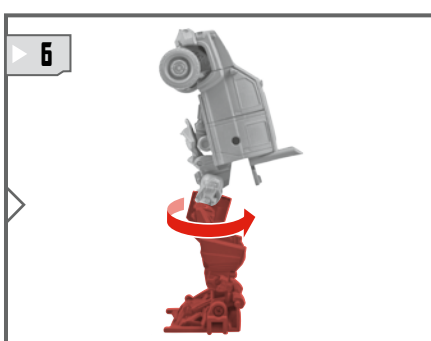

Retain instructions for future reference.

Product and colors may vary. Some poses may require hand support.
© 2010 Paramount Pictures Corporation.
Manufactured under license from TOMY Company, Ltd.
®* and/or TM* & © 2010 Hasbro. All Rights Reserved. TM & © denote U.S. Trademarks.

GMC Topkick and all related Emblems and vehicle body designs are General Motors Trademarks used under license to Hasbro, Inc.

TRANSFORMERS.COM/INSTRUCTIONS

P/N 7129570000

Not suitable for children under 3 years because of small parts - choking hazard.