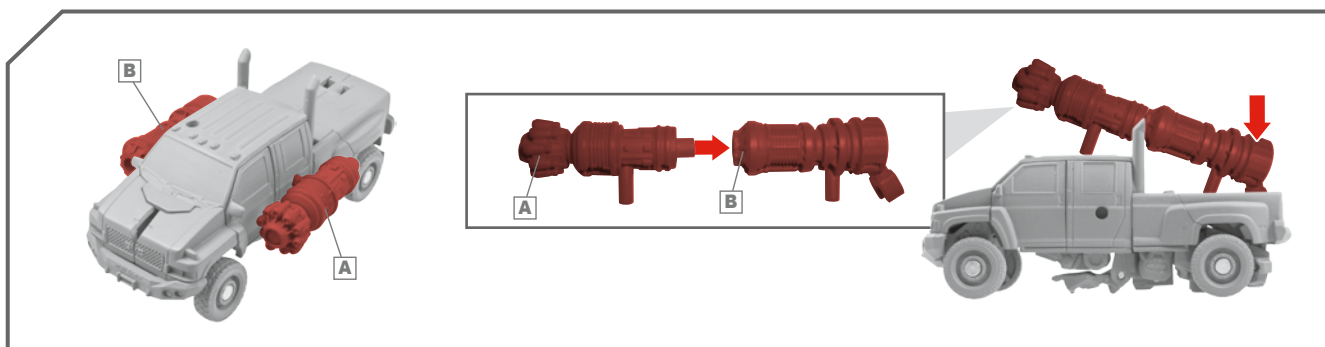

TRANSFORMERS

DARK OF THE MOON™

AUTOBOT

IRONHIDE®

EASY

LEVEL: 1 2 3

NOTE: Some parts are made to detach if excessive force is applied, and are designed to be reattached if separation occurs. Adult supervision may be necessary for younger children.

WARNING:

CHOKING HAZARD—Small parts.
Not for children under 3 years.

AGES 5+

28769/28707 ASST.

CHANGING TO VEHICLE

VEHICLE MODE