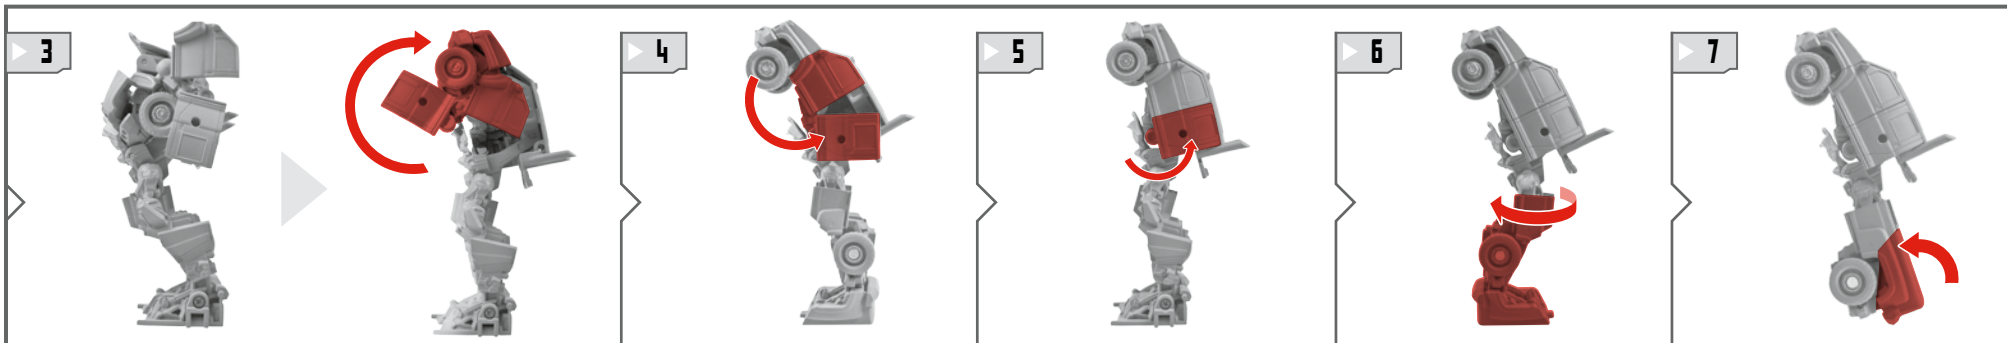

CHANGING TO VEHICLE

VEHICLE MODE