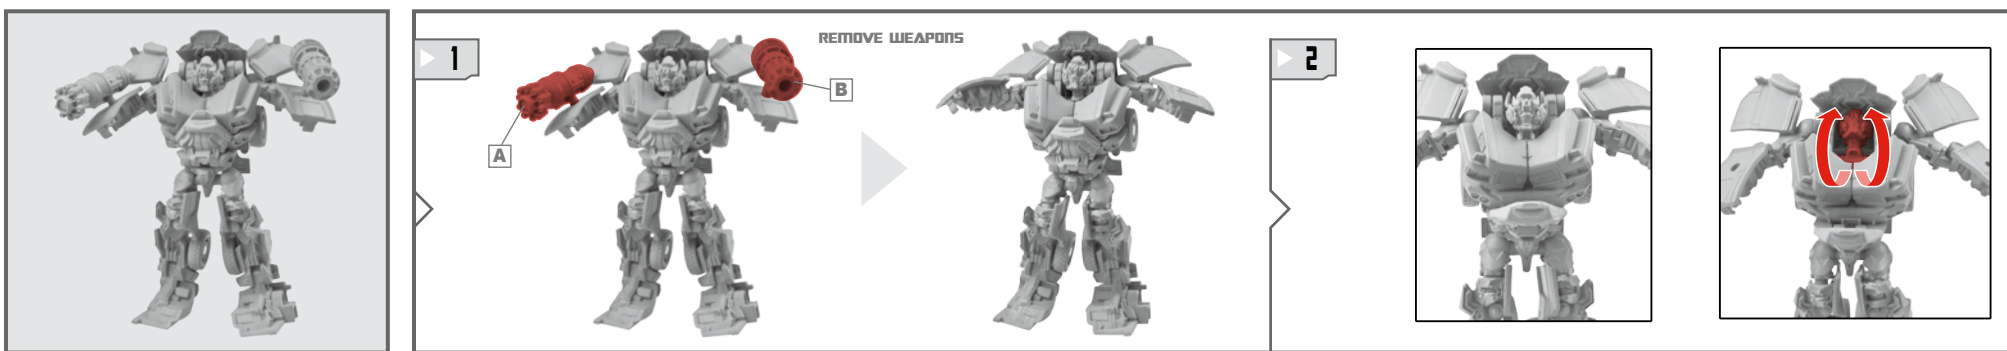

CHANGING TO VEHICLE

VEHICLE MODE