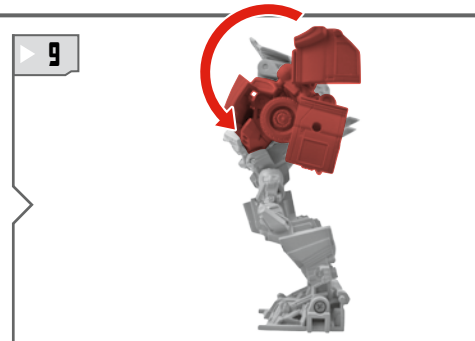

Retain instructions for future reference.

Product and colors may vary. Some poses may require hand support.
© 2010 Paramount Pictures Corporation.
Manufactured under license from TOMY Company, Ltd.
®* and/or TM* & © 2010 Hasbro. All Rights Reserved. TM & © denote U.S. Trademarks.

GMC Topkick and all related Emblems and vehicle body designs are General Motors Trademarks used under license to Hasbro, Inc.

TRANSFORMERS.COM/INSTRUCTIONS

P/N 7129570000

Not suitable for children under 3 years because of small parts - choking hazard.