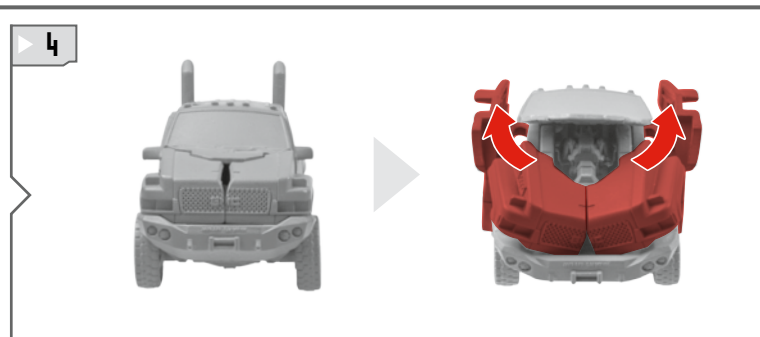

Retain instructions for future reference.

Product and colors may vary. Some poses may require hand support.
© 2010 Paramount Pictures Corporation.
Manufactured under license from TOMY Company, Ltd.
®* and/or TM* & © 2010 Hasbro. All Rights Reserved. TM & © denote U.S. Trademarks.

GMC Topkick and all related Emblems and vehicle body designs are General Motors Trademarks used under license to Hasbro, Inc.

TRANSFORMERS.COM/INSTRUCTIONS

P/N 7129570000

Not suitable for children under 3 years because of small parts - choking hazard.